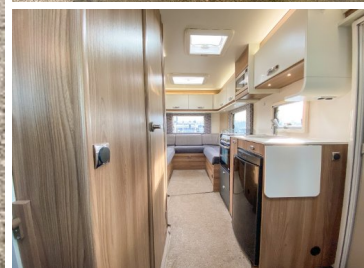

2017(17) Swift Escape 622

£43,995

Engine: Diesel
Gearbox: 6-Speed
Capacity: 2287cc
Mileage: 7,950
BHP: 128bhp
Length: 6290mm
Width: 2310mm

Chester Branch

Dunkirk Way
Chester
Cheshire, CH1 6LZ

2017 Swift Escape 622 2 Berth 2 Belted motorhome is in fantastic condition inside and out. The vehicle is in as new condition with super low mileage and offers so much space in a 6.3m vehicle. The rear lounge can be used as a large double or can be used as two single beds. Why not come and view this van as before it goes that offers fantastic savings compared to a new model.